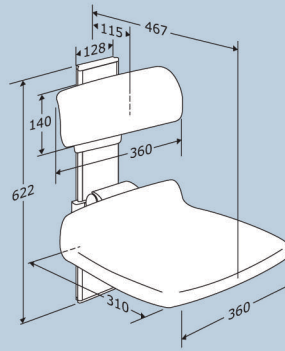

For mounting on vertical wall track

- 340 mm adj. height seat with backrest, armrests **R7151xxx** ⬇
- 340 mm adj. height seat with backrest **R7150xxx** ⬇
- Seat without vertical track **R9705xxx** ⬇
- Backrest without vertical track **R9605xxx** ⬇
- Backrest with armrests and without vertical track **R9606xxx** ⬇

When it is mounted at the recommended height (790 mm), the shower chair's height can be adjusted from 350 to 690 mm – measured from the floor to the top edge of the seat.

Projection when folded: 175 mm

Fixed-height

- Backrest 360 mm **R6010xxx** ●
- Shower seat **R7010xxx** ●

When it is mounted at the recommended height (500 mm), the shower seat's height will be 400 mm – measured from the floor to the top edge of the seat.

Projection when folded: 160 mm

Accessories for shower chair

RT800xxx

Front and back support: For optimum sitting position.

R9310000

R9310

Shower curtain: A curtain rail is mounted directly under any 850 mm support arm with a sliding curtain. 830 x 1000 mm. R9310000: white R9310: patterned