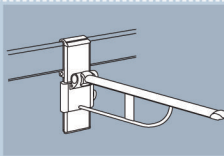

Support arm: For frontal standing transfer, two support arms are recommended for the extra projection they give.

Colours available for Shower Seat:

- 000 White
- 035 Red RAL3003
- 108 Dark blue RAL5011
- 164 Grey
- 166 Turquoise