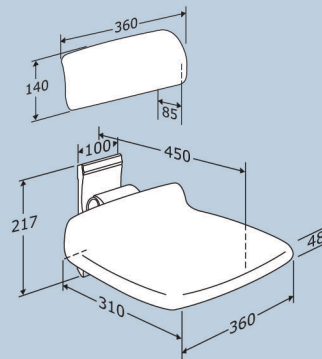

For mounting on vertical wall track

- 340 mm adj. height seat with backrest, armrests **R7151xxx** ⬇
- 340 mm adj. height seat with backrest **R7150xxx** ⬇
- Seat without vertical track **R9705xxx** ⬇
- Backrest without vertical track **R9605xxx** ⬇
- Backrest with armrests and without vertical track **R9606xxx** ⬇

When it is mounted at the recommended height (790 mm), the shower chair's height can be adjusted from 350 to 690 mm – measured from the floor to the top edge of the seat.

Projection when folded: 175 mm

Fixed-height

- Backrest 360 mm **R6010xxx** ●
- Shower seat **R7010xxx** ●

When it is mounted at the recommended height (500 mm), the shower seat's height will be 400 mm – measured from the floor to the top edge of the seat.

Projection when folded: 160 mm

Accessories for shower chair

RT800xxx

Front and back support: For optimum sitting position.

R9310000

R9310

Shower curtain: A curtain rail is mounted directly under any 850 mm support arm with a sliding curtain. 830 x 1000 mm. R9310000: white R9310: patterned