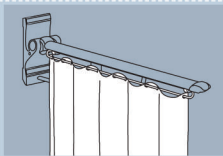

Fixed-height

- Backrest 360 mm **R6010xxx** ●
- Shower seat **R7010xxx** ●

When it is mounted at the recommended height (500 mm), the shower seat's height will be 400 mm – measured from the floor to the top edge of the seat.

Projection when folded: 160 mm

Accessories for shower chair

RT800xxx

Front and back support: For optimum sitting position.

R9310000

R9310

Shower curtain: A curtain rail is mounted directly under any 850 mm support arm with a sliding curtain. 830 x 1000 mm. R9310000: white R9310: patterned