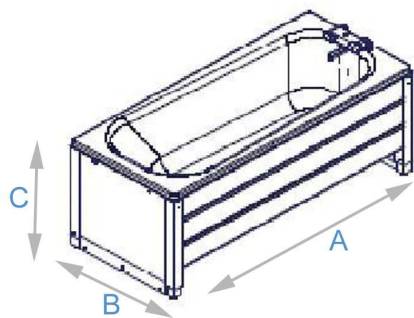

Uniclass L72101:N5352	EPIC H122:Y311
CI/SfB (74.22)	X (U35)

AQUALINE BATH TUB

fully height adjustable

Kingkraft
KINGKRAFT

The Aqualine 1700 is a height adjustable bath ideal for persons who need assistance whilst bathing. Carers are able to set the working height of the bath at a comfortable level for them.

Access into the bath is by means of hoisting. The bath can be used in conjunction with both mobile and ceiling track hoist systems.

Height adjustment is from 65-95cm by means of a hand control unit with an extending spiral cord. The bath is provided with a thermostatic mixer tap and hand shower. There is also the option of an attached changing and showering table top for added versatility. A bed guard can also be mounted for extra safety.

The bath fits into the same space as a conventional bath. (Other sizes are available to order)

Benefits to the user are:

- Easy access into the bath
- Variable height for assisted bathing
- Integral shower
- Changer top eliminates the need for a separate unit

Model No.	A Length	B Width	C Height approx	Internal length	Internal width
1600	1600	700	650-950	1170.5	340-400

All dimension expressed in millimetres

Maximum Load :250kg

Kingkraft Limited, 26D Orgreave Crescent, Dore House Industrial Estate, Sheffield S13 9NQ
Tel: 0114 269 0697 Fax: 0114 269 5145 Email: info@kingkraft.co.uk www.kingkraft.co.uk